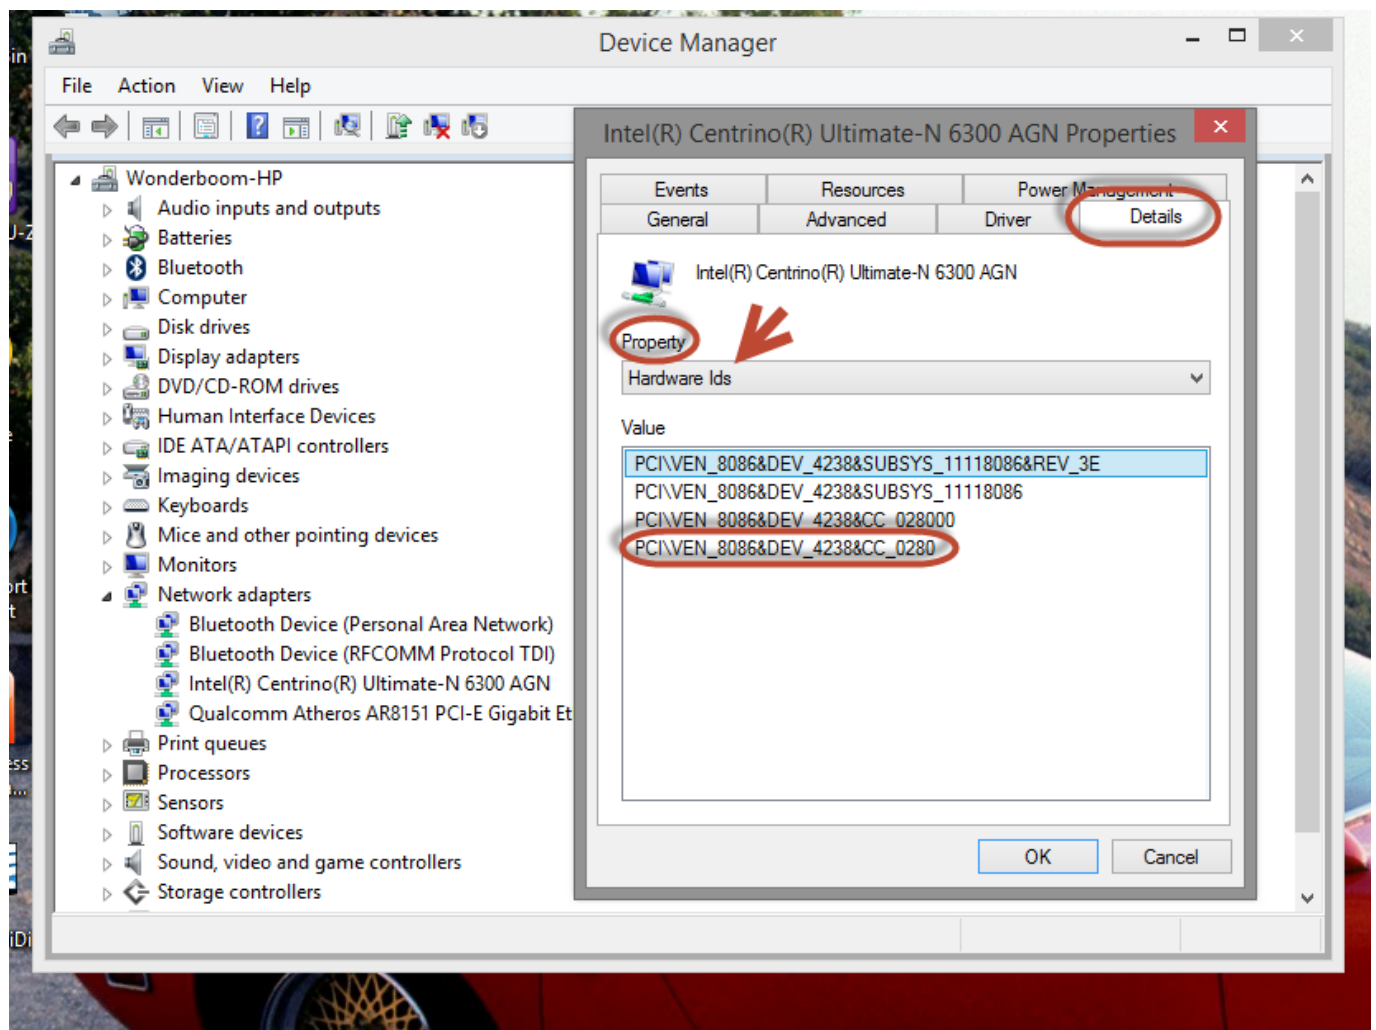

) is a hp pavillion dv6 (1125ei) notebook here an 'unknown device' driver not loaded the hardware id is acpi hpq004 (double zero fout and not thriple zero four) can anyone help? Kegobeer thanks for input.

[1. elite driver training port macquarie](#)

I'm operating on a desktop intel dq35j0 and clean installed window 7 ultimate In device manager two errors appeared pci serial port driver not installed (code28) simple communications controller driver not installed (code 28) checked hardware id's in device manager as follows pc ven8086&dev29b7&subs4f4a8086&rev02 for serial port driver and the same hardware id for the simple com controller Ive tried to search these drivers on intel site but get lost as to wher I may find these drivers.. The same issue is a problem on two other pc's after cleaninstall of win 7 1) is an hp dx2000 nt here the network controller driver has not installed the hardware id is pci ven0675&dev1702&subs6692&rev00 2.

elite driver training port macquarie

elite driver training port macquarie, hp 8200 elite serial port driver [Asio Driver For Mac Os](#)

[volts to watts conversion table download free for windows 8.1 pro](#)