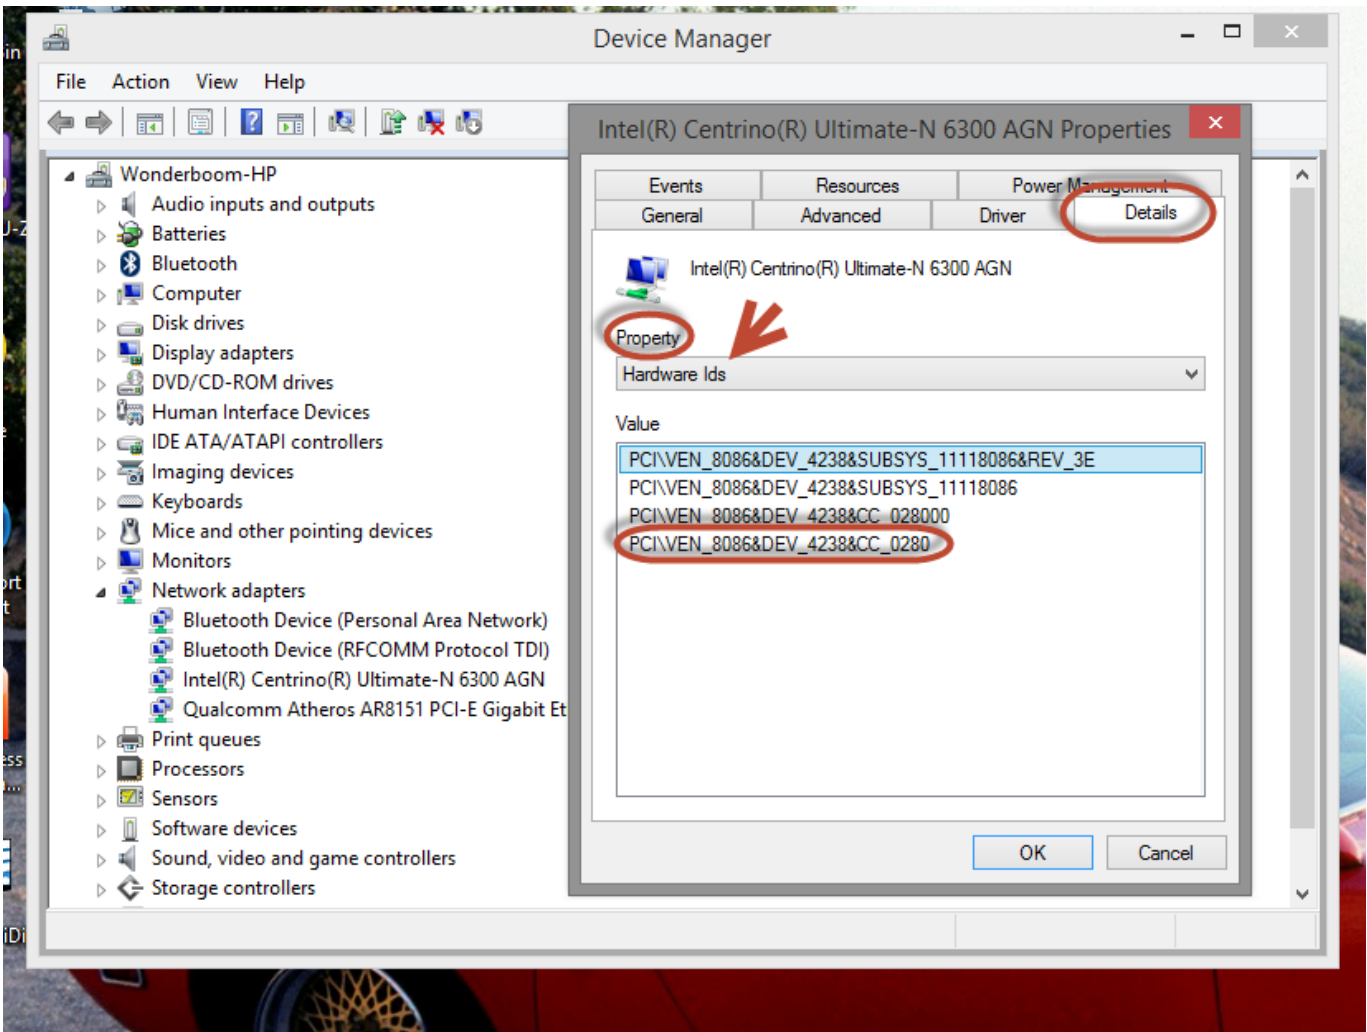

[Hp Elitebook 8530p Pci Serial Port Driver](#)

[Hp Elitebook 8530p Pci Serial Port Driver](#)

) is a hp pavillion dv6 (1125ei) notebook here an 'unknown device' driver not loaded the hardware id is acpi hpq004 (double zero fout and not thriple zero four) can anyone help? Kegobeer thanks for input.